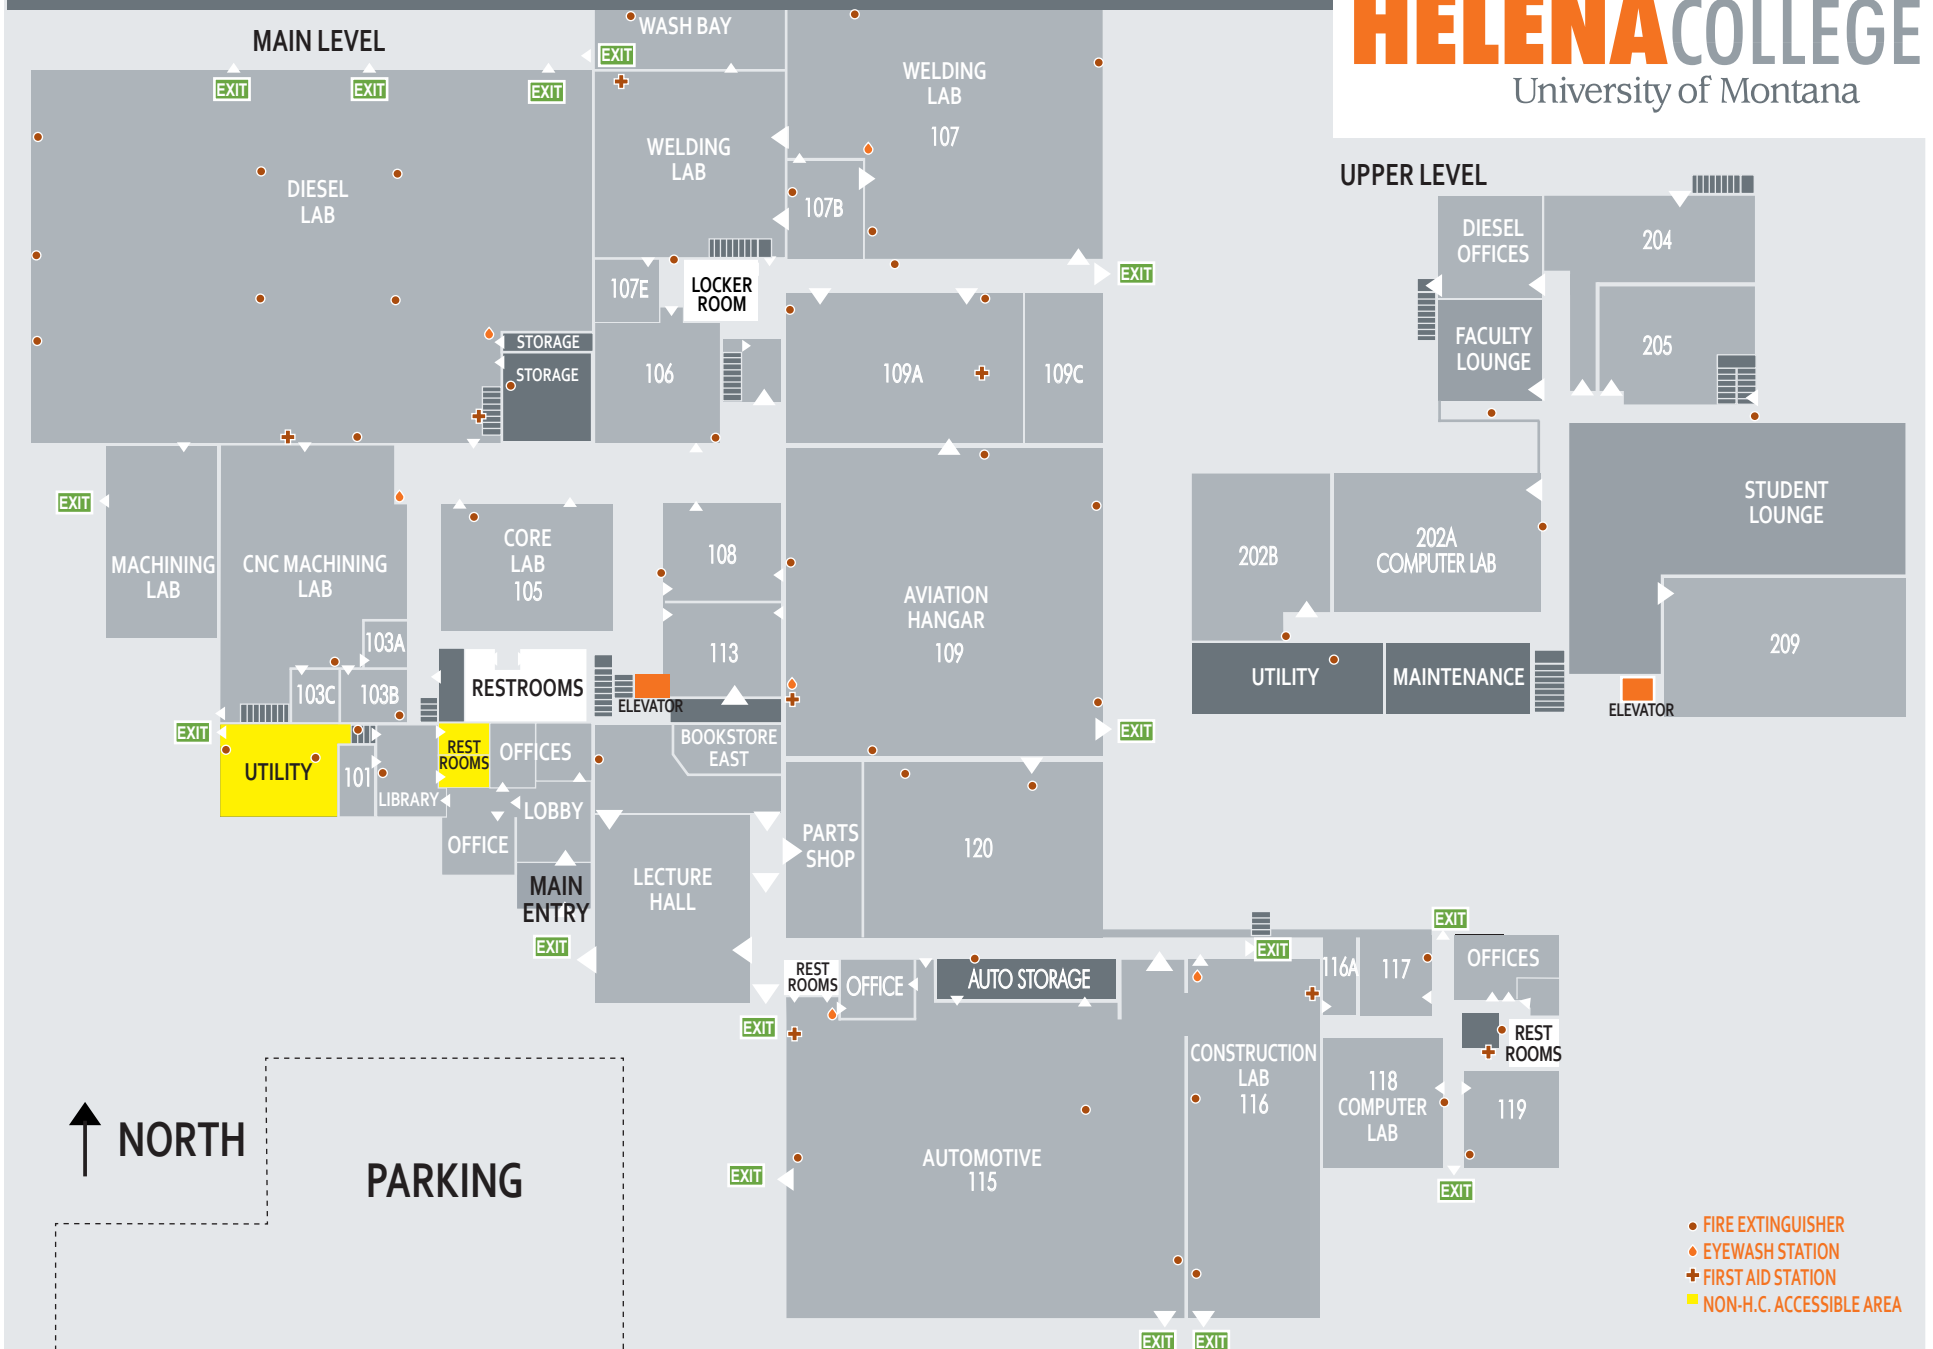

AIRPORT CAMPUS, 2300 AIRPORT ROAD

- FIRE EXTINGUISHER
- EYEWASH STATION
- + FIRST AID STATION
- NON-H.C. ACCESSIBLE AREA